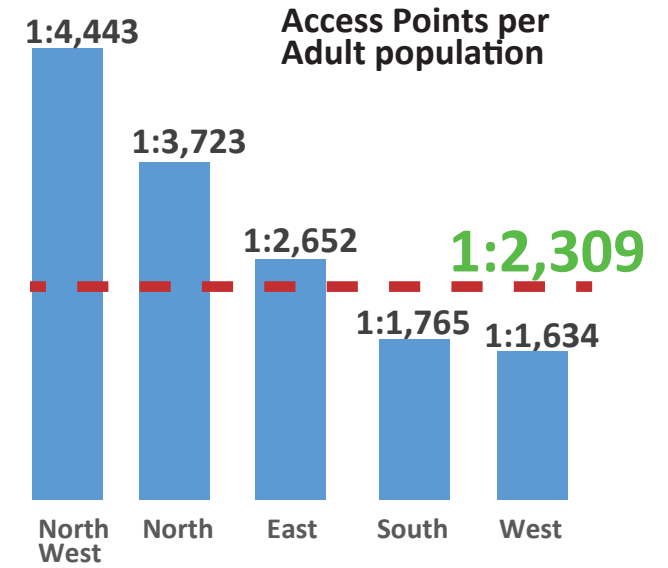

## National Overview by region

**1,811** Access Points serving 4.1 million

**Legend**

- Access Points
- International boundary
- - - District boundary