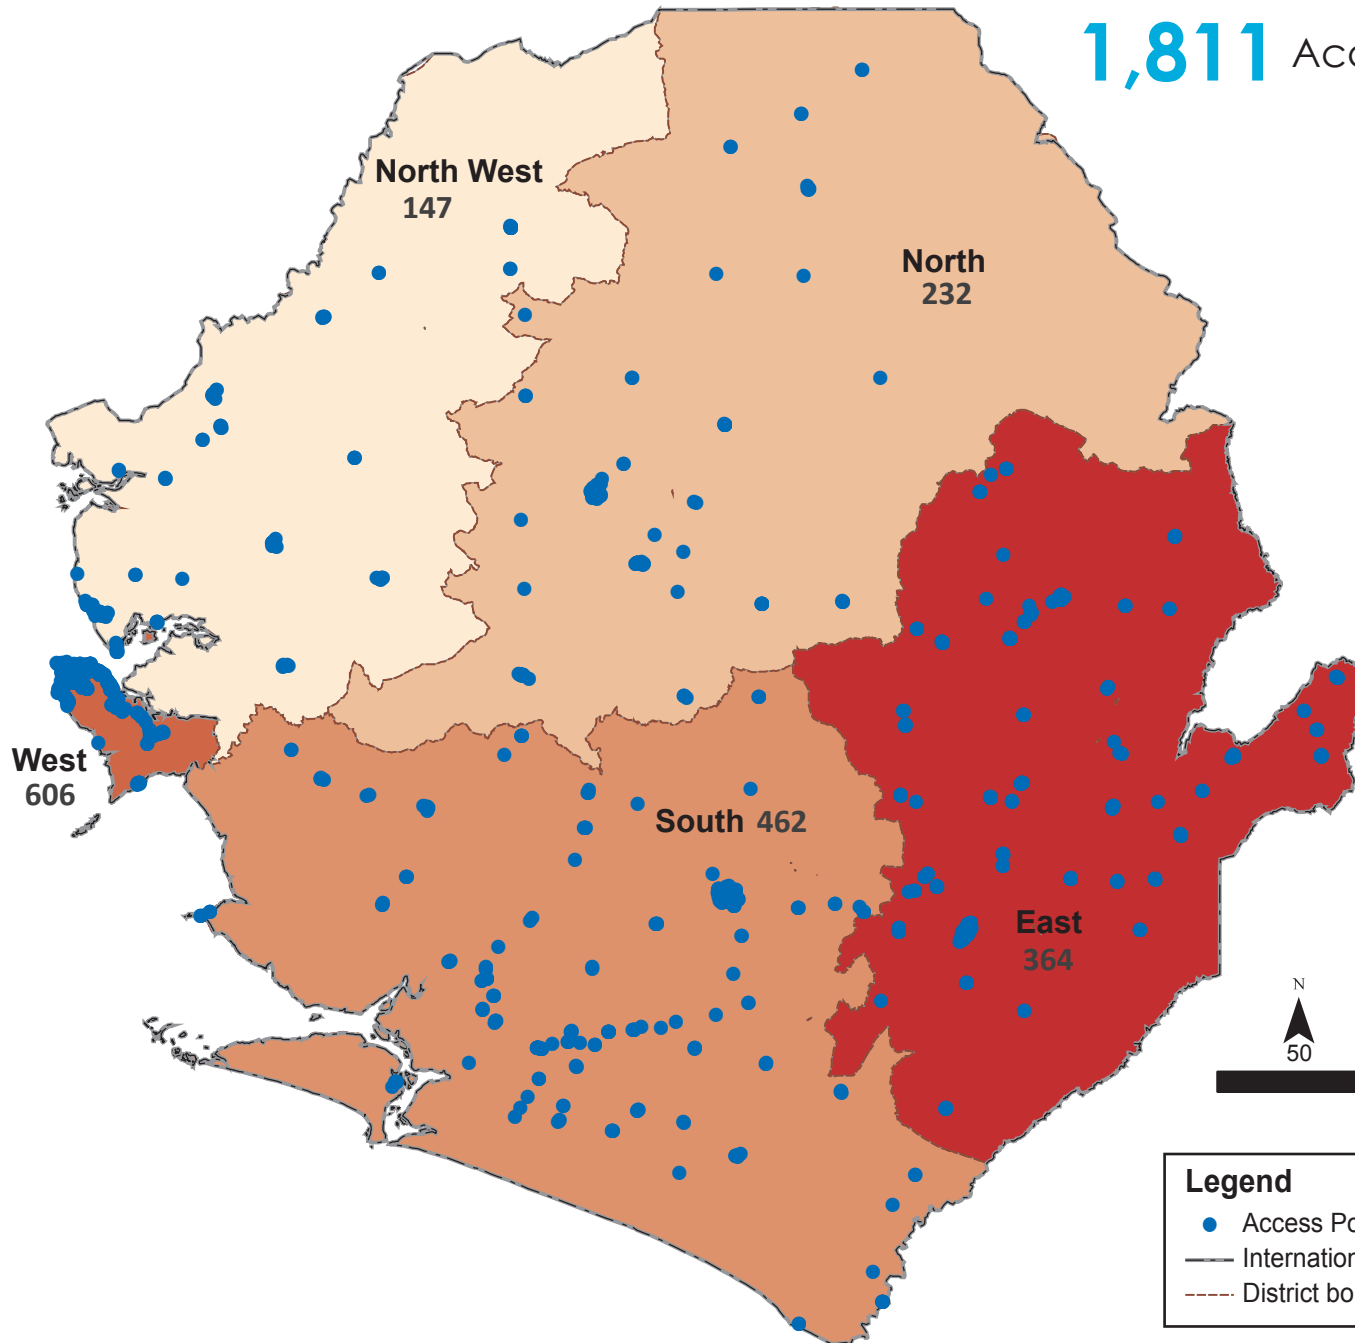

# Bank of Sierra Leone: Financial Sector Development Plan Support Project

## National Overview by region

**1,811** Access Points serving 4.1 million

**Legend**

- Access Points
- International boundary
- - - District boundary